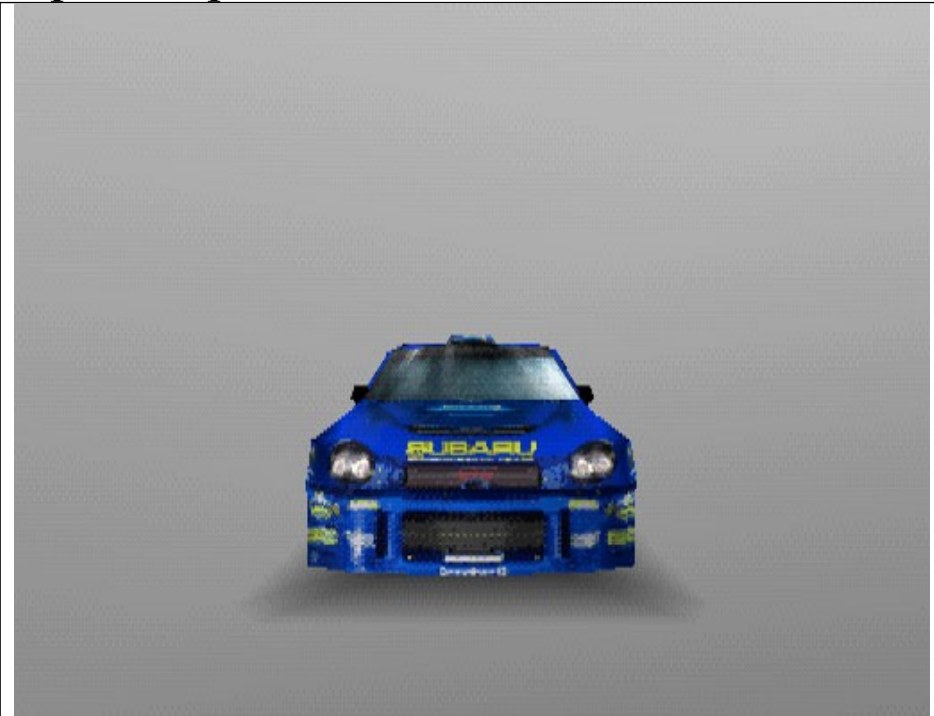

World Rally Championship 2002

top photograph

comments

top game image

comments

| | | | |
|---|--|--|--|
| <p>Team : SUBARU</p> <p>Format : PSone</p> <p>Submission no: 4</p> <p>Date : 17th June 2002</p> | <p>Submitted by : Jo Richardson, SCEE</p> <p>contact details</p> <p>tel : 0151 282 3540</p> <p>fax : 0151 282 3353</p> | <p>Artwork use</p> <p>in game models [X]</p> <p>marketing/PR use [X]</p> |    <p>COMPUTER ENTERTAINMENT™</p> |
|---|--|--|--|

World Rally Championship 2002

front photograph

front game image

comments

comments

| | | | |
|---|--|--|---|
| <p>Team : SUBARU</p> <p>Format : PSone</p> <p>Submission no: 4</p> <p>Date : 17th June 2002</p> | <p>Submitted by : Jo Richardson, SCEE</p> <p>contact details</p> <p>tel : 0151 282 3540</p> <p>fax : 0151 282 3353</p> | <p>Artwork use</p> <p>in game models [X]</p> <p>marketing/PR use [X]</p> |  |
|---|--|--|---|